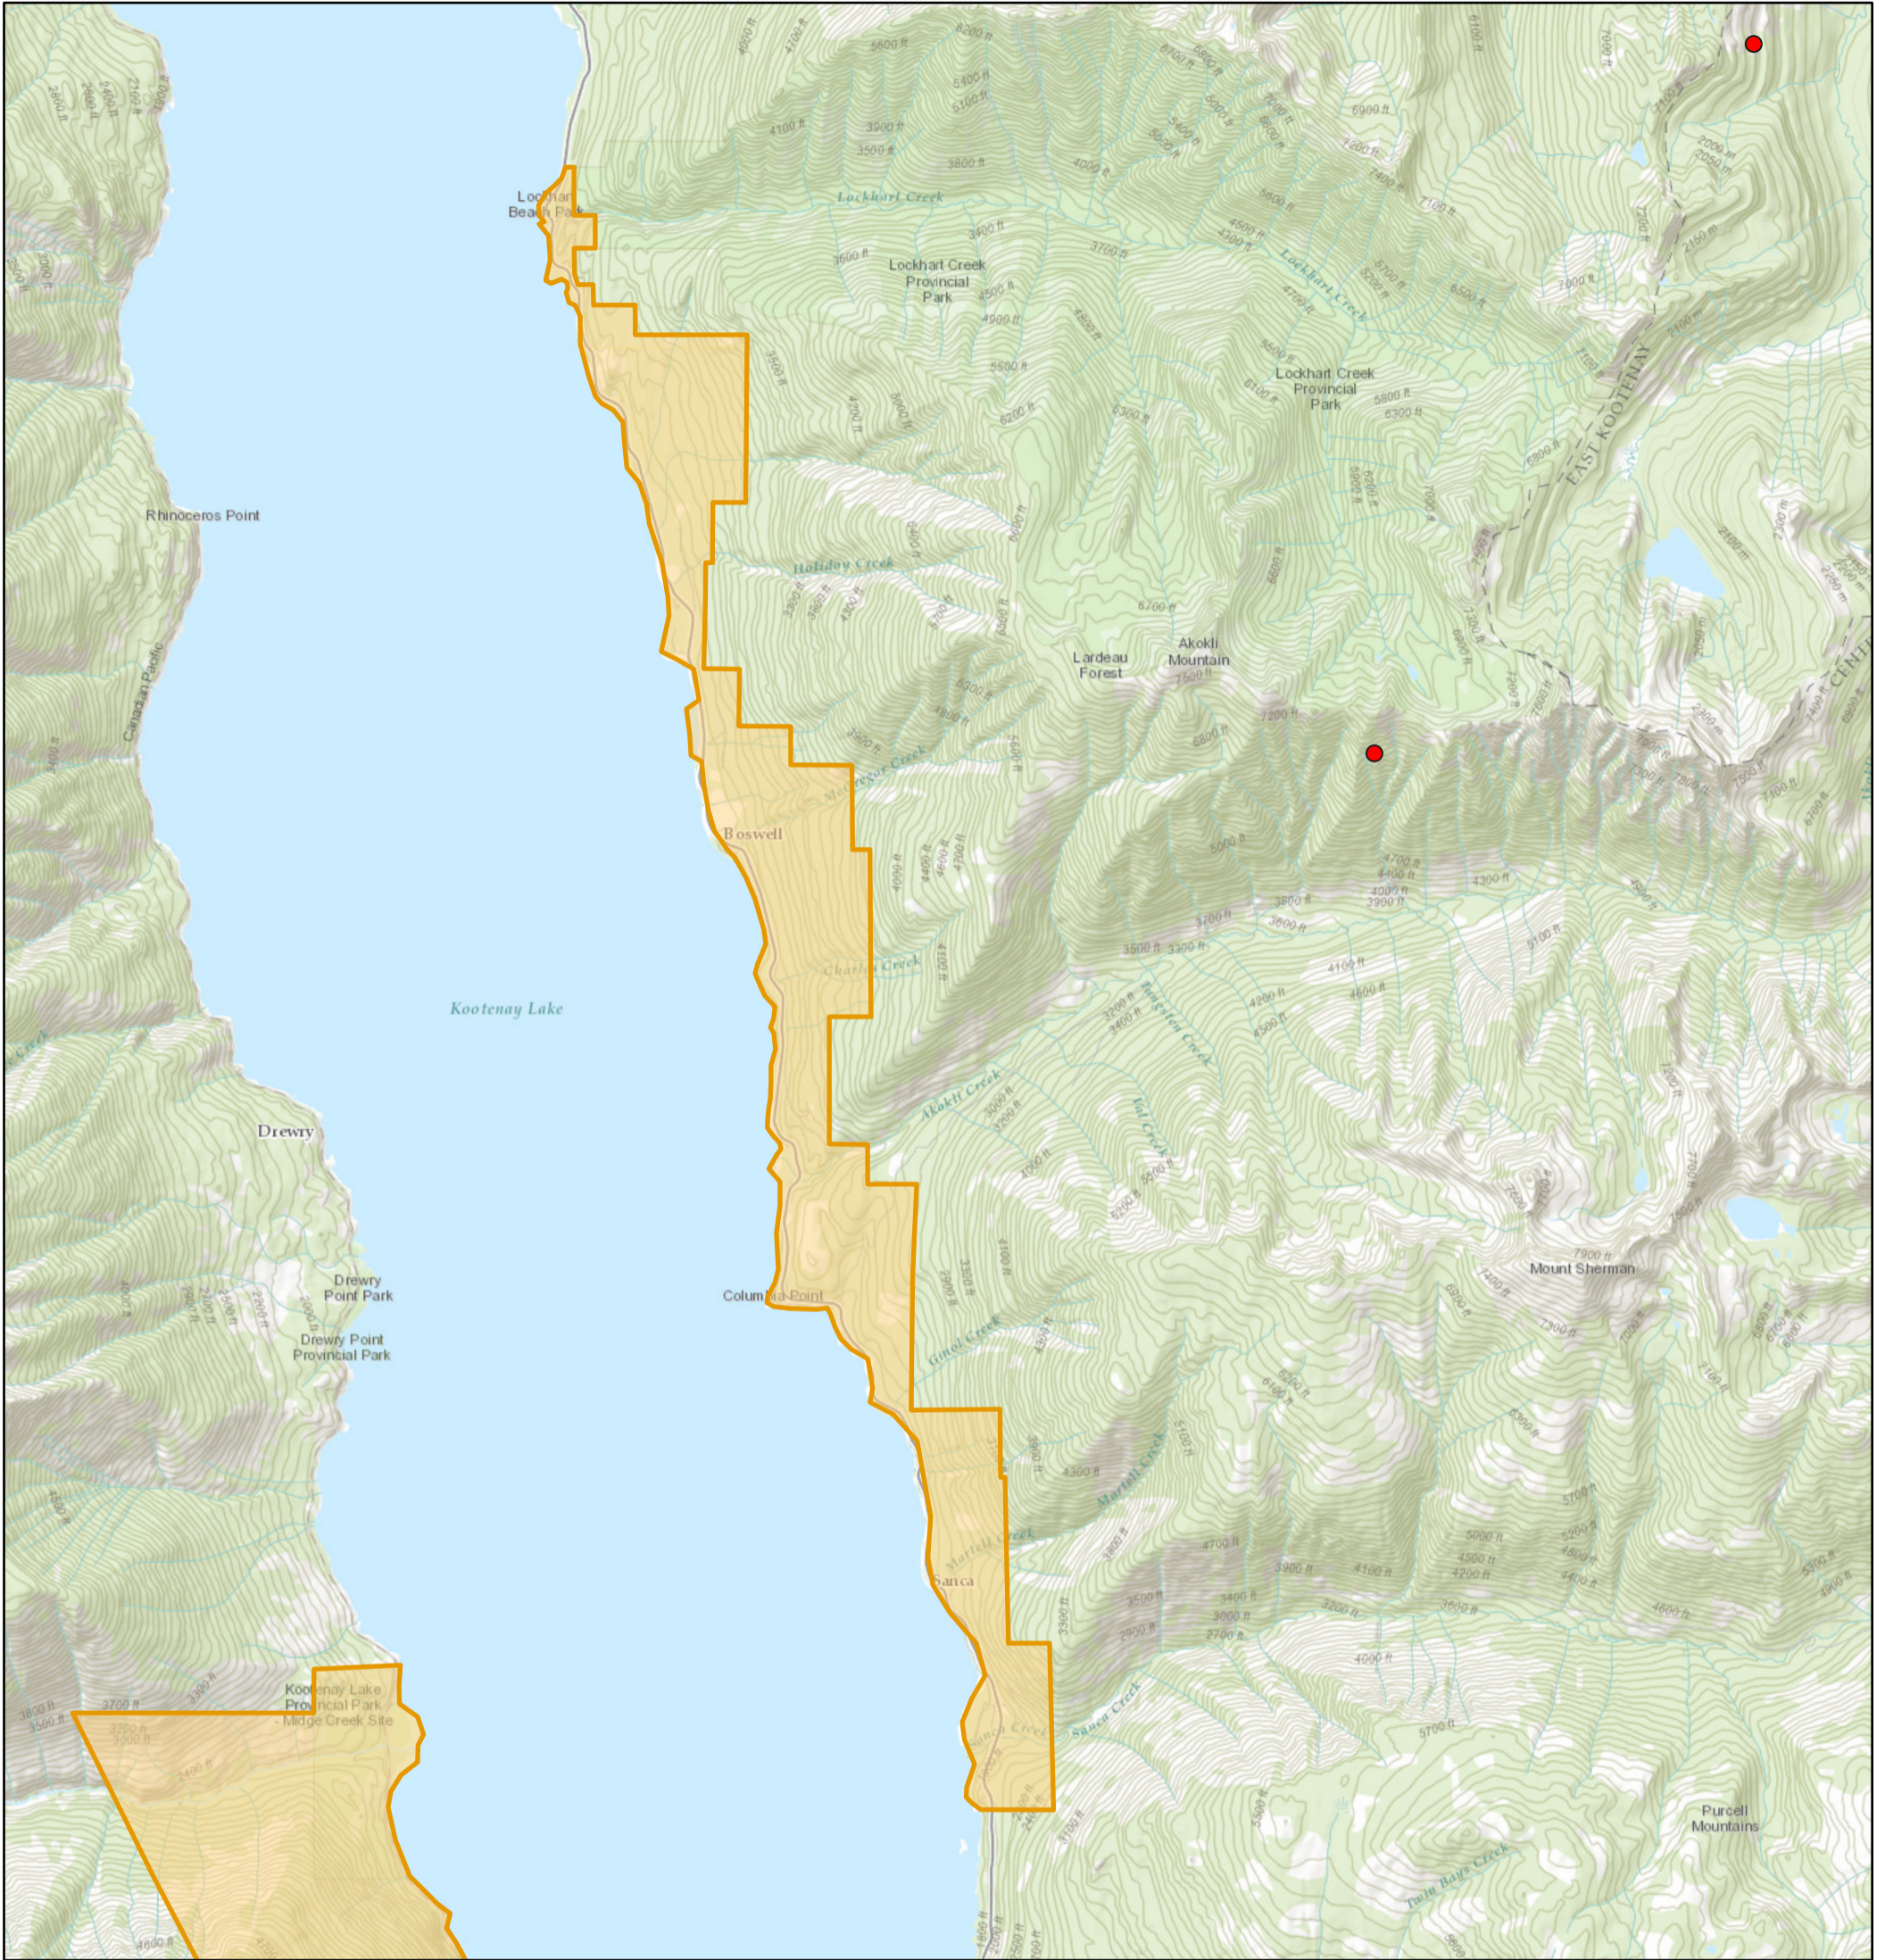

# Akokli Creek Evacuation Alert

7/16/2021, 8:12:08 PM

Active Evacuation Areas

 Evacuation Alert

BC WILDFIRE - Fire Locations Current

 Out of Control

1:100,000

City of Cranbrook, RDEK, Province of British Columbia, Esri Canada, Esri, © OpenStreetMap contributors, HERE, Garmin, USGS, NGA, EPA, USDA, NPS, AAFC, NRCan